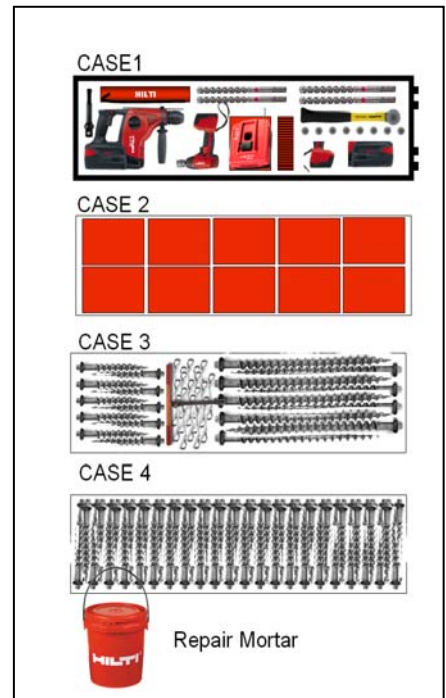

Industrial MRO Products/Services

SeaPort-e Prime Contractor, All Regions, All Functional Areas